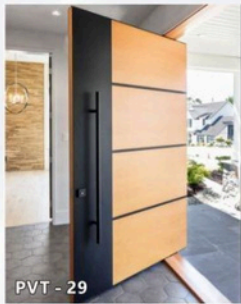

Double Colors Series