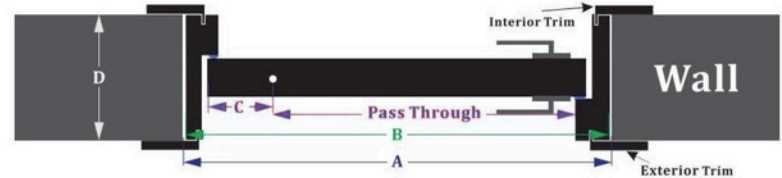

Door opening width

Take the minimum size by horizontal measurement

Door opening height

Take the minimum size by vertical measurement

Door opening wall THK

Take the maximum size by horizontal measurement

Color Options

DETAILED DRAWING OF HINGED WOOD DOOR

A = Rough Opening Size B = Net Frame Size
C = Door Leaf Size D = Wall Frame Size

Standard Door Frame:
With ball hinge, only push inside OR pull outside

DETAILED DRAWING OF PIVOT WOOD DOOR

A = Rough Opening Size B = Net Frame Size
C = Pivot Placement D = Wall Frame Thickness

Special Shaped Door Frame:
With pivot floor hinge, only push inside OR pull outside

Flat frame: Can push inside & pull outside
But the gap between door leaf & frame is bigger