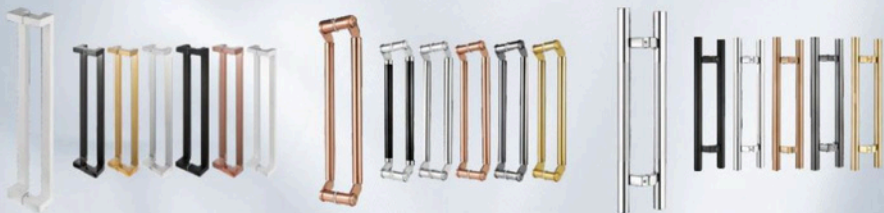

Long Handle Series