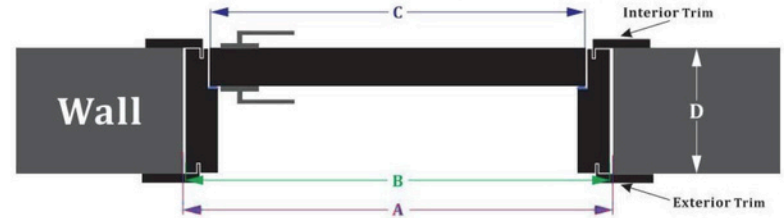

Door opening width

Take the minimum size by horizontal measurement

Door opening height

Take the minimum size by vertical measurement

Door opening wall THK

Take the maximum size by horizontal measurement

Color Options

DETAILED DRAWING OF HINGED WOOD DOOR

A = Rough Opening Size B = Net Frame Size
C = Door Leaf Size D = Wall Frame Size

Standard Door Frame:
With ball hinge, only push inside OR pull outside

DETAILED DRAWING OF PIVOT WOOD DOOR

A = Rough Opening Size B = Net Frame Size
C = Pivot Placement D = Wall Frame Thickness

Special Shaped Door Frame:
With pivot floor hinge, only push inside OR pull outside

Flat frame: Can push inside & pull outside
But the gap between door leaf & frame is bigger