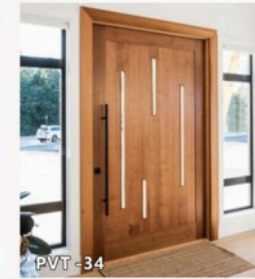

Glass Series