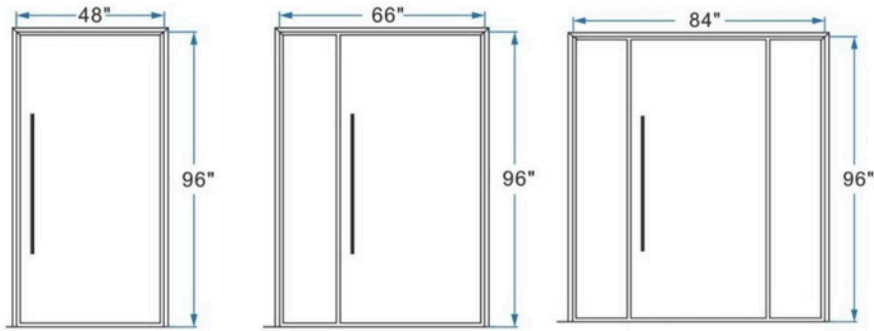

DETAILED DRAWING OF HINGED WOOD DOOR

A = Rough Opening Size B = Net Frame Size
C = Door Leaf Size D = Wall Frame Size

Standard Door Frame:
With ball hinge, only push inside OR pull outside

DETAILED DRAWING OF PIVOT WOOD DOOR

A = Rough Opening Size B = Net Frame Size
C = Pivot Placement D = Wall Frame Thickness

Special Shaped Door Frame:
With pivot floor hinge, only push inside OR pull outside

Flat frame: Can push inside & pull outside
But the gap between door leaf & frame is bigger

*Standard Wall Frame THK : 150mm = 6" (Can be customized)

Measurement

General width:36"-60"
(900-1500mm)
General height:84"-108"
(2100-2700mm)
Size can be customized

General width:60"-84"
(1500-2100mm)
General height:84"-108"
(2100-2700mm)
Size can be customized

General width:72"-100"
(1800-2500mm)
General height:84"-108"
(2100-2700mm)
Size can be customized

Generally, the swing hinged door can be made within 1200mm (48inches), we recommend a pivot door width of $\geq 1200\text{mm}$ [but for less than 1200mm door also can be pivot door]