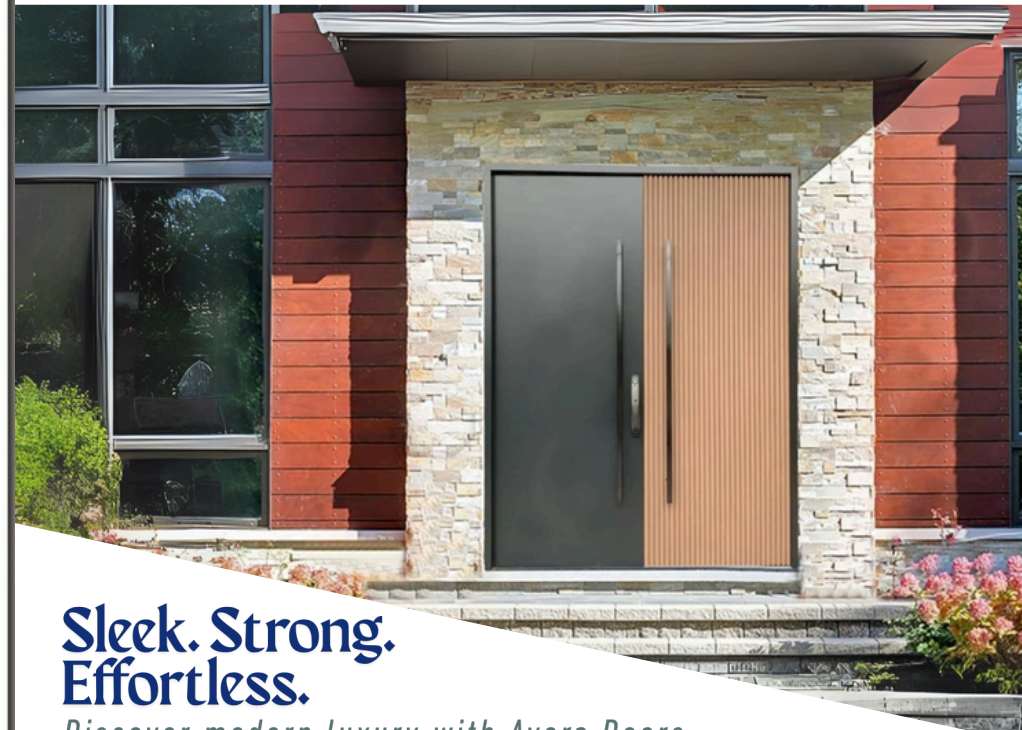

PIVOT DOOR

Contact Us

Phone:

+1 512-522-2284

Email:

info@avoradoors.com

Website:

www.AvaraDoors.com

Address:

Texas Facility 1309 Ave H Grand
Prairie, TX 75050

**Sleek. Strong.
Effortless.**

*Discover modern luxury with Avora Doors
Pivot Doors – where bold design meets
smooth performance.*