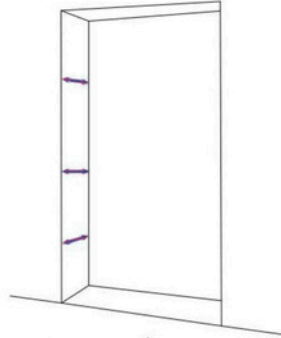

Congo Sapele/mahogany

American Red Oak

American Ash

American Black Walnut

Burma teak

How to measure the size of the door opening?

Three points shall be selected for horizontal or vertical measurement, and the error shall not exceed 10mm.

Door opening width

Take the minimum size by horizontal measurement

Door opening height

Take the minimum size by vertical measurement

Door opening wall THK

Take the maximum size by horizontal measurement

Color Options

DETAILED DRAWING OF HINGED WOOD DOOR

A = Rough Opening Size B = Net Frame Size
C = Door Leaf Size D = Wall Frame Size

Standard Door Frame:
With ball hinge, only push inside OR pull outside

DETAILED DRAWING OF PIVOT WOOD DOOR