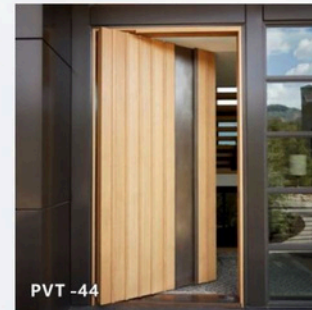

PVT -51

PVT -44