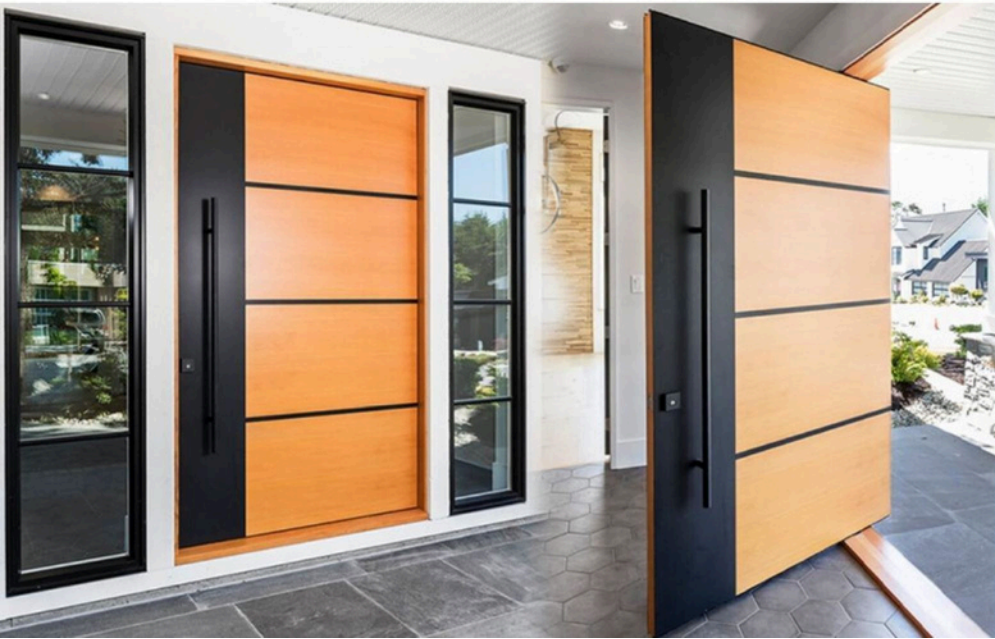

What is a pivot door ?

A pivot door is one that opens and closes by rotating on a spindle instead of hinges attached to the side of a door and door frame. Obviously a pivot door hinge is different than a regular door hinge (there are many different types of door hinges).

First of all, there are only two parts - one for the top & one for the bottom. Regular doors usually have three hinges.

What is the advantage of a pivot door ?

Other than the "unique" factor, the main reason to use a pivot door is it allows for much wider doors. The door in the house we stayed in was a very wide single panel door. The wider the door, the further in from the frame the spindle.

What is the disadvantage of a pivot door ?

There is a gap of 1 - 2cm around the top and bottom hinge of the door, so the airtightness is not as good as that of the swing hinged door. This is why we always recommend Pivot doors to be installed in a semi or fully protected location.