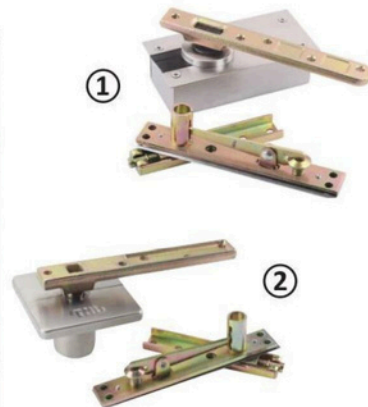

Pivot Floor Hinge

Effect Picture