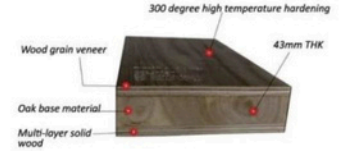

Multi layer solid wood door leaf