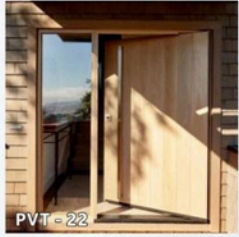

Groove Line Series