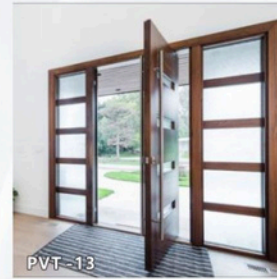

Glass Series