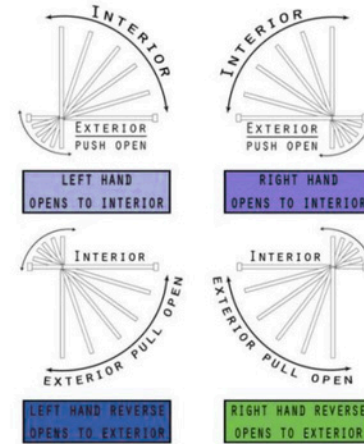

A = Rough Opening Size B = Net Frame Size
C = Pivot Placement D = Wall Frame Thickness

Special Shaped Door Frame:
With pivot floor hinge, only push inside OR pull outside

Flat frame: Can push inside & pull outside
But the gap between door leaf & frame is bigger

*Standard Wall Frame THK : 150mm = 6" (Can be customized)

Measurement

General width:36"-60"
(900-1500mm)
General height:84"-108"
(2100-2700mm)
Size can be customized

General width:60"-84"
(1500-2100mm)
General height:84"-108"
(2100-2700mm)
Size can be customized

General width:72"-100"
(1800-2500mm)
General height:84"-108"
(2100-2700mm)
Size can be customized

Generally, the swing hinged door can be made within 1200mm (48inches), we recommend a pivot door width of $\geq 1200\text{mm}$ [but for less than 1200mm door also can be pivot door]

Pivot Floor Hinge

Effect Picture

Opening Direction

Detailed Installation Steps

**ANTI
THEFT LOCK**

Long Handle Series

Stainless Steel Lock Handle

Smart Lock Series