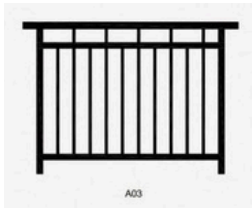

HANDRAIL

PICKET

TOP AND BOTTOM RAIL

POST

WIDTH (MM)	1500 MM (MAX)
HEIGHT (MM)	1020MM/1200MM/CUSTOMIZE
SPACE (MM)	120 MM (MAX)
INSTALLATION WAY	FLUSH MOUNT/UNDERGROUND MOUNT
STRUCTURE	WELDING / SCREW

ALUMINUM STAL BALUSTRADE: