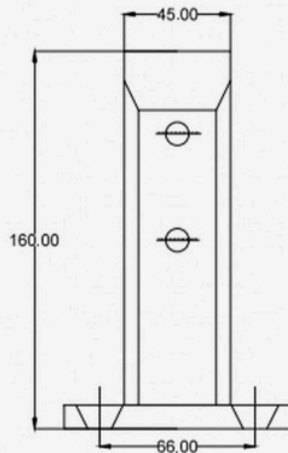

FRAMELESS DESIGN:

THE RANGE FEATURES A SPIGOT WITH BASE PLATE AND CORE DRILL MOUNTING AND A RANGE OF COVERS TO SUIT. NEW DESIGN, CONVENIENT TO INSTALL, NO HOLES ARE REQUIRED TO BE DRILLED INTO GLASS.

AVORA DOORS