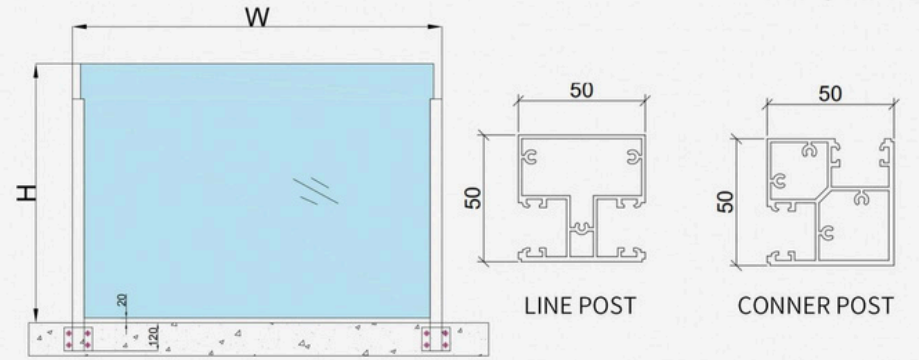

AVORA DOORS