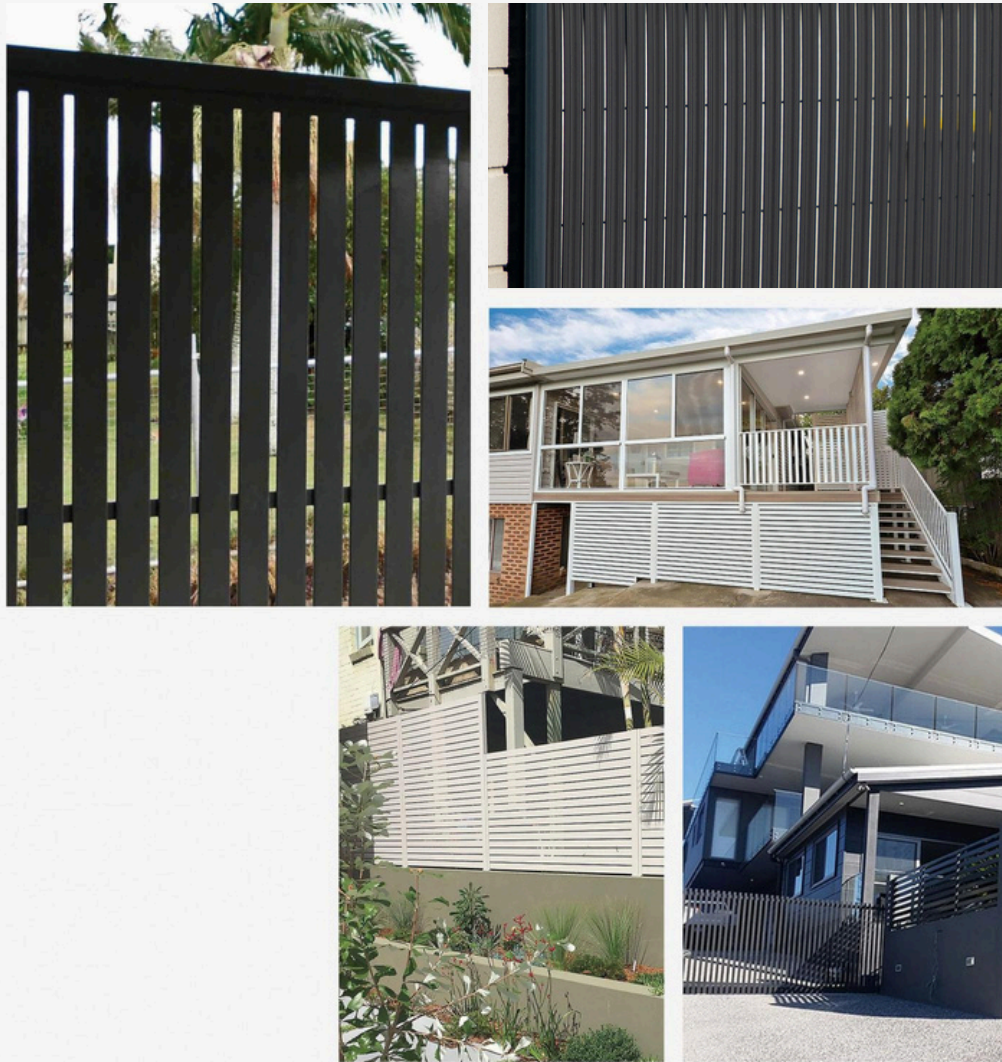

AVORA DOORS

SLAT: