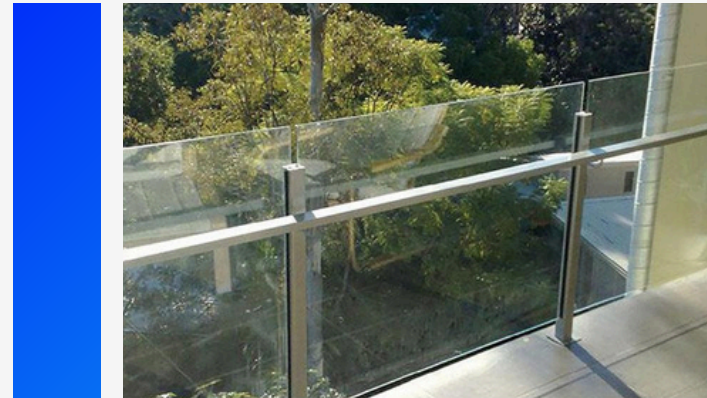

THE STRUCTURE OF ALUMINUM SLAT RAILING IS INNOVATIVE, EASY TO INSTALL PRIVACY SCREEN SYSTEMS OFFERING THE LATEST IN LOW MAINTENANCE, ARCHITECTURAL SYSTEM.

ALUMINUM GLASS BALUSTRADE:

FRAME YOUR VIEW WITH ELEGANCE,
USING SLEEK AND MODERN GLASS RAILING HANDRAIL.
CONSTRUCTED WITH ONLY THE HIGHEST QUALITY MATERIALS,
OUR HANDRAILS OFFER CLEAN LINES AND MINIMAL DISRUPTION. BRACKETS, JOINTS,
AND MOUNTING MATERIALS HAVE BEEN CAREFULLY DESIGNED TO KEEP THE FOCUS ON
THE BEAUTY AROUND YOU, NOT THE HARDWARE.

TOP U RAIL

BOTTOM RAIL

LINE POST

Handrail Option

AVORA DOORS

AVORA DOORS

AVORA DOORS

FRAMELESS GLASS RAILING: