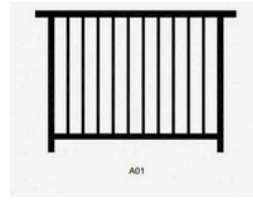

HANDRAIL

PICKET

TOP AND BOTTOM RAIL

POST

WIDTH (MM)	1500 MM (MAX)
HEIGHT (MM)	1020MM/1200MM/CUSTOMIZE
SPACE (MM)	120 MM (MAX)
INSTALLATION WAY	FLUSH MOUNT/UNDERGROUND MOUNT
STRUCTURE	WELDING / SCREW

ALUMINUM STAL BALUSTRADE: