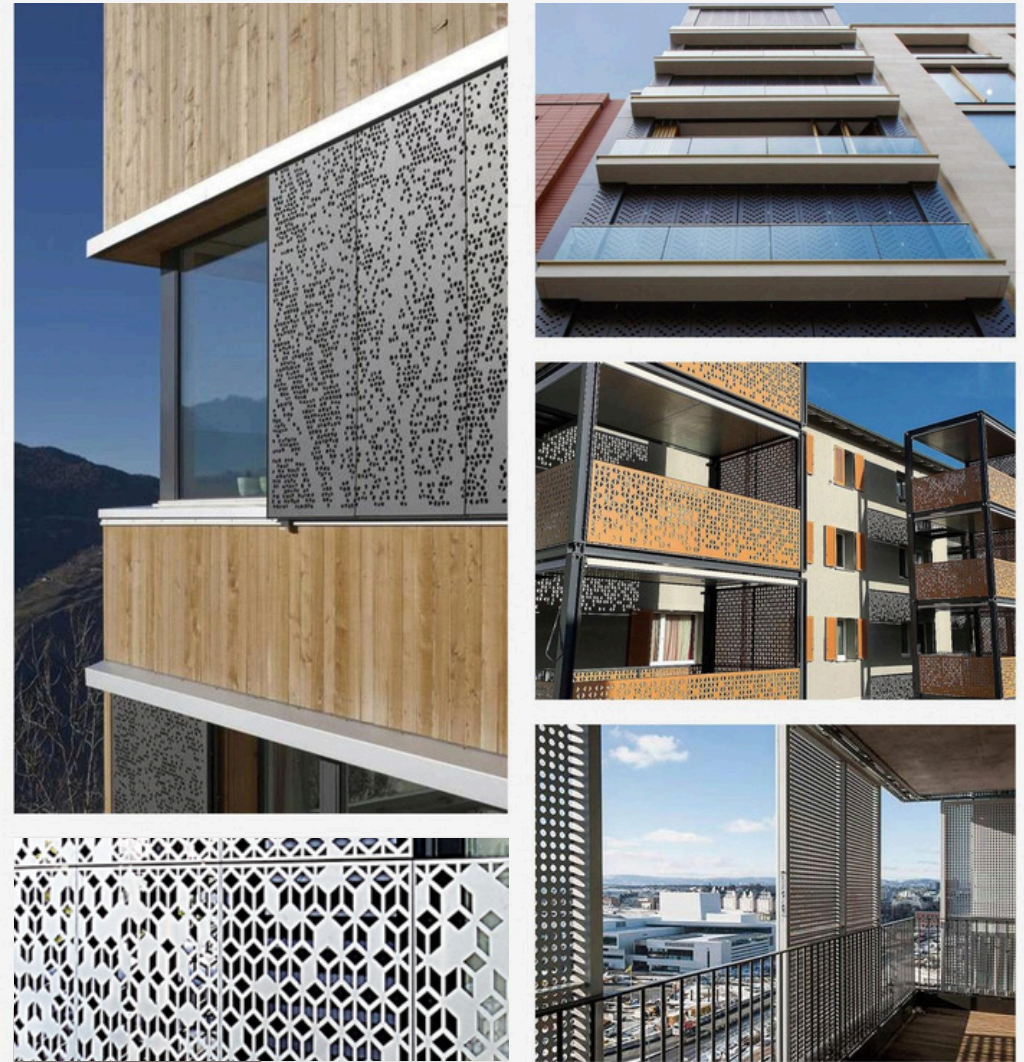

PERFORATED PANEL: