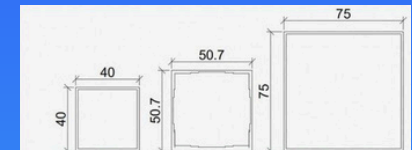

HANDRAIL

PICKET

TOP AND BOTTOM RAIL

POST

WIDTH (MM)	1500 MM (MAX)
HEIGHT (MM)	1020MM/1200MM/CUSTOMIZE
SPACE (MM)	120 MM (MAX)
INSTALLATION WAY	FLUSH MOUNT/UNDERGROUND MOUNT
STRUCTURE	WELDING / SCREW

ALUMINUM STAL BALUSTRADE: