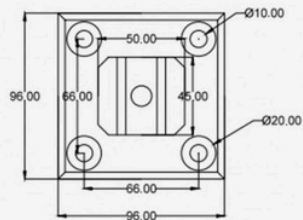

FRAMELESS DESIGN:

THE RANGE FEATURES A SPIGOT WITH BASE PLATE AND CORE DRILL MOUNTING AND A RANGE OF COVERS TO SUIT. NEW DESIGN, CONVENIENT TO INSTALL, NO HOLES ARE REQUIRED TO BE DRILLED INTO GLASS.

AVORA DOORS