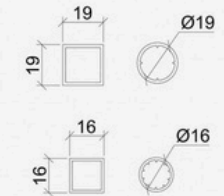

TUBULAR FENCING:

THE STRUCTURE OF ALUMINUM TUBULAR RAILING IS SIMPLE. THE ALUMINUM ALLOY PROFILE IS MADE OF THICK PIPES WHICH ARE BEYOND THE CONVENTIONAL GUARDRAIL, AND THE OVERALL STRUCTURE IS STABLE AND SOLID. IT MAKES PEOPLE FEEL GENTLE AND ELEGANT.

FOR GARDEN FENCING

A GARDEN FENCE IS A PRACTICAL WAY TO KEEP CRITTERS AWAY AND GIVE STRUCTURE TO YARD OR GARDEN. A FENCE GIVES CLEARLY DELINEATE A GARDEN FROM THE REST OF THE YARD WHILE ADDING A BIT OF PERSONALITY AND STYLE TO AN OUTDOOR SPACE.

PICKET