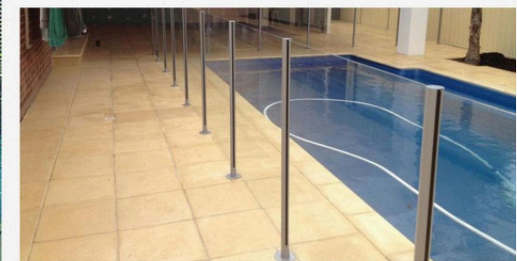

AVORA DOORS

SEMI-FRAMELESS DESIGN:

SEMI-FRAMELESS GLASS POOL FENCING IS AN EASY TO INSTALL, FULLY COMPLIANT AND CERTIFIED MODULAR SYSTEM.

FOR POOL FENCING

GLASS POOL FENCING DESIGN ADDS A TOUCH OF STYLE,
 CLASS AND VALUE TO YOUR HOME WHILE STILL OFFERING
 THE HIGHEST SAFETY STANDARDS FOR YOU.
 WITH FASHION-FORWARD DESIGN,
 BEAUTIFUL APPEARANCE,
 WHICH MAKES YOUR BUILDING MORE PERFECT.