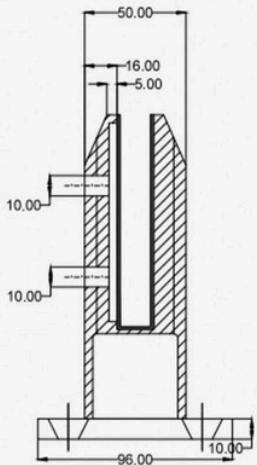

FRAMELESS DESIGN:

THE RANGE FEATURES A SPIGOT WITH BASE PLATE AND CORE DRILL MOUNTING AND A RANGE OF COVERS TO SUIT. NEW DESIGN, CONVENIENT TO INSTALL, NO HOLES ARE REQUIRED TO BE DRILLED INTO GLASS.

AVORA DOORS