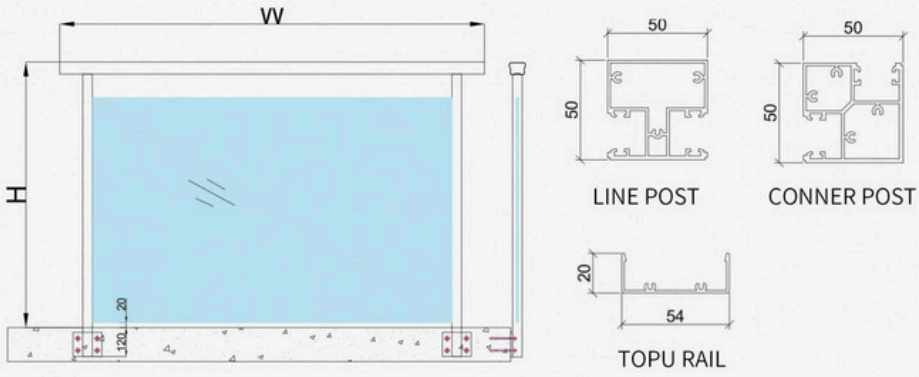

AVORA DOORS