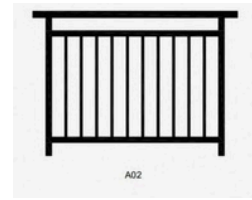

HANDRAIL

PICKET

TOP AND BOTTOM RAIL

POST

WIDTH (MM)	1500 MM (MAX)
HEIGHT (MM)	1020MM/1200MM/CUSTOMIZE
SPACE (MM)	120 MM (MAX)
INSTALLATION WAY	FLUSH MOUNT/UNDERGROUND MOUNT
STRUCTURE	WELDING / SCREW

ALUMINUM STAL BALUSTRADE: