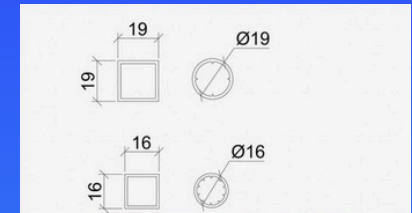

AVORA DOORS

FOR BALCONY

ALUMINUM TUBULAR BALUSTRADE:

THE STRUCTURE OF ALUMINUM TUBULAR RAILING IS SIMPLE.

THE ALUMINUM ALLOY PROFILE IS MADE OF THICK PIPES WHICH ARE BEYOND THE CONVENTIONAL GUARDRAIL, AND THE OVERALL STRUCTURE IS STABLE AND SOLID. IT MAKES PEOPLE FEEL GENTLE AND ELEGANT.

BUILDING A BALCONY , YOU SHOULD USE ALUMINUM RAILING.

--ALUMINUM RAILINGS REQUIRE ESSENTIALLY NO MAINTENANCE BEYOND THE OCCASIONAL WASH. ALUMINUM RAILING IS THE BEST CHOICE FOR YOUR BALCONY LIKE THE HOUSE OR HOTEL, APARTMENT MODERNISTIC STYLE, PARTICULARLY IF YOUR BUILDINGS FEATURE OTHER SIMILAR METAL ELEMENT STYLE.

PICKET

WIDTH (MM)	1500 MM (MAX)
HEIGHT (MM)	1020MM/1200MM/CUSTOMIZE
SPACE (MM)	120 MM (MAX)
INSTALLATION WAY	FLUSH MOUNT/UNDERGROUND MOUNT
STRUCTURE	WELDING / SCREW