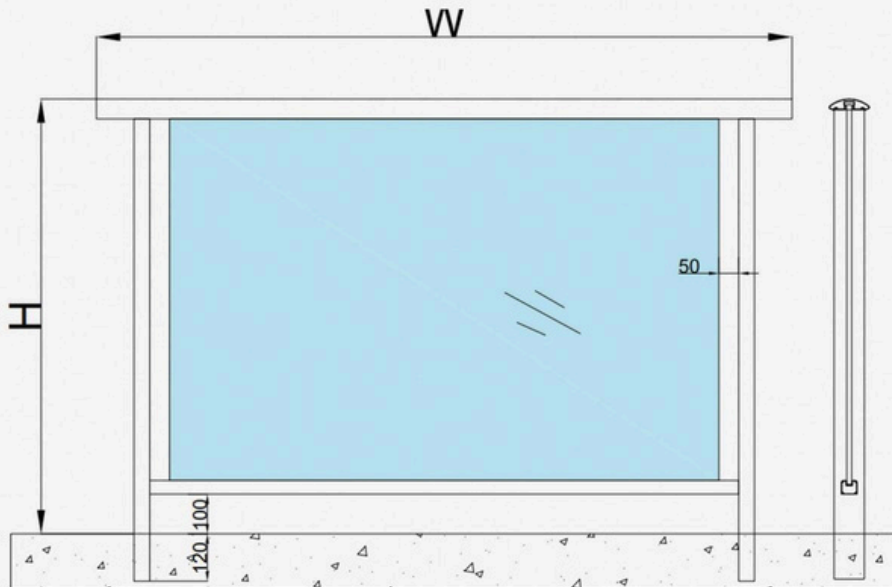

THE STRUCTURE OF ALUMINUM SLAT RAILING IS INNOVATIVE, EASY TO INSTALL PRIVACY SCREEN SYSTEMS OFFERING THE LATEST IN LOW MAINTENANCE, ARCHITECTURAL SYSTEM.

ALUMINUM GLASS BALUSTRADE:

FRAME YOUR VIEW WITH ELEGANCE,
USING SLEEK AND MODERN GLASS RAILING HANDRAIL.
CONSTRUCTED WITH ONLY THE HIGHEST QUALITY MATERIALS,
OUR HANDRAILS OFFER CLEAN LINES AND MINIMAL DISRUPTION. BRACKETS, JOINTS,
AND MOUNTING MATERIALS HAVE BEEN CAREFULLY DESIGNED TO KEEP THE FOCUS ON
THE BEAUTY AROUND YOU, NOT THE HARDWARE.

TOP U RAIL

BOTTOM RAIL

LINE POST

Handrail Option

AVORA DOORS

AVORA DOORS

AVORA DOORS

FRAMELESS GLASS RAILING: