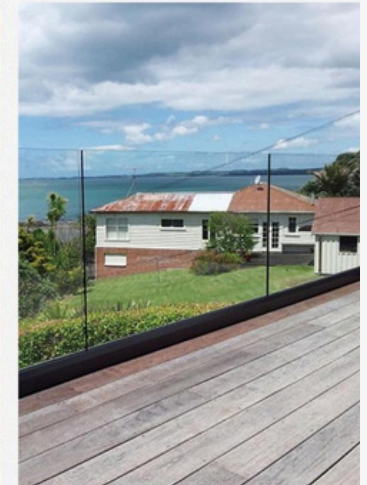

AVORA DOORS

U CHANNEL:

ALUMINUM U CHANNEL RAILING IS SPECIALLY DESIGNED FOR HIGH-END HOTELS, BALCONIES AND APARTMENTS.

WE USE HIGH-QUALITY LAMINATED TEMPERED GLASS AND GOOD ACCESSORIES, WHICH CAN BE USED FOR A LONG TIME.