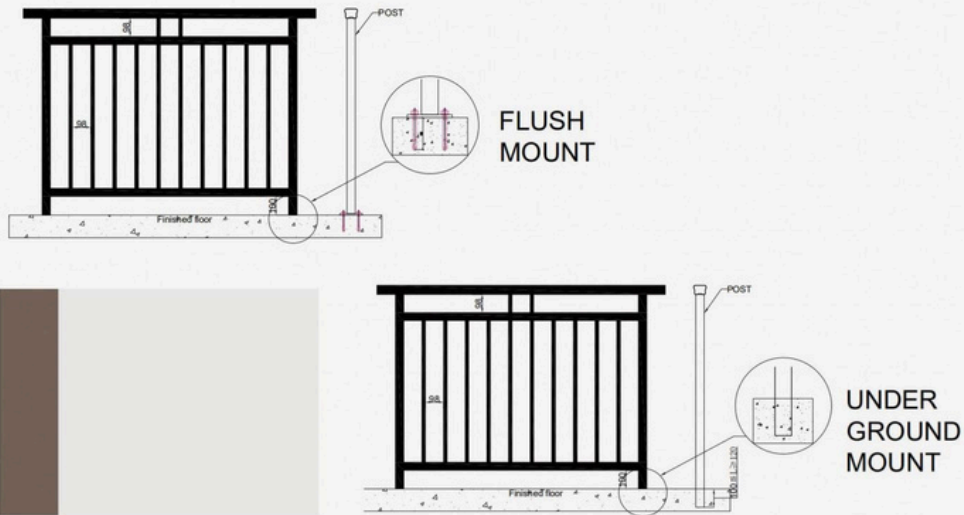

AIRFOIL LOUVER:

AVORA DOORS

SLAT:

PERFORATED PANEL:

AVORA DOORS

CUSTOM MADE ALUMINUM SCREEN:

IF YOU HAVE ANY DESIGN OR DRAWINGS FOR YOUR FENCE,WE CAN DO IT AS YOUR REQUEST.

ALUMINUM GATE:

CUSTOM ALUMINUM GATES

AVORA DOORS PROVIDES HIGH-QUALITY GATES DESIGNED TO CREATE SECURE, CLOSEABLE OPENINGS FOR EACH PRODUCT LINE. BY WELDING THE COMPONENTS TOGETHER, WE ELIMINATE THE COMMON RATTLING NOISE THAT MANY GATES DEVELOP OVER TIME. EVERY AVORA DOORS GATE IS CRAFTED TO PRECISE SPECIFICATIONS, ENSURING A DURABLE AND SEAMLESS ENTRY SOLUTION THAT STANDS THE TEST OF TIME.

AVORA DOORS

INSTALLATION WAY:

STRUCTURE DETAIL: