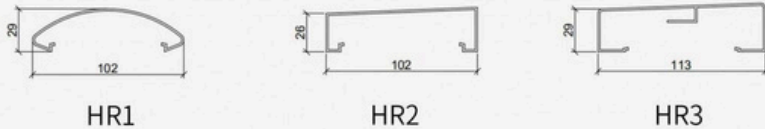

Handrail Option