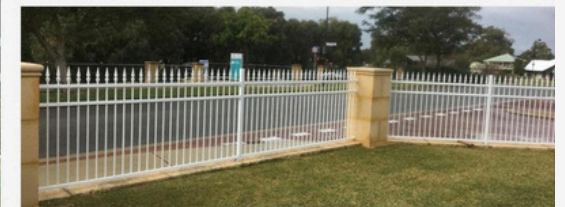

ALUMINUM TUBULAR FENCING WITH SPEARHEAD:

THIS KIND OF FENCE CREATES FULL PRIVACY AND SECURITY FOR YOUR PROPERTY WHILE ALSO ADDING A STYLISH ACCENT TO YOUR OUTDOOR LIVING SPACE. EASY TO MAINTAIN, YOU WILL NEVER NEED TO PAINT, STAIN OR APPLY HARSH CHEMICALS TO CLEAN IT.

BUNDY

MACKAY

LOOP&SPEAR

RICHMOND

PRIVACY SCREEN

PRIVACY SCREENS CAN BRING A DYNAMIC ELEMENT TO YOUR YARD, BLOCKING THINGS THAT YOU DON' T WANT IN SIGHT, OR EVEN PREVENTING OTHERS FROM SEEING INTO YOUR SPACE. SCREENS ARE NOT ONLY A DESIGN CHOICE, BUT CAN ALSO BE PRACTICAL IN THEIR USE.