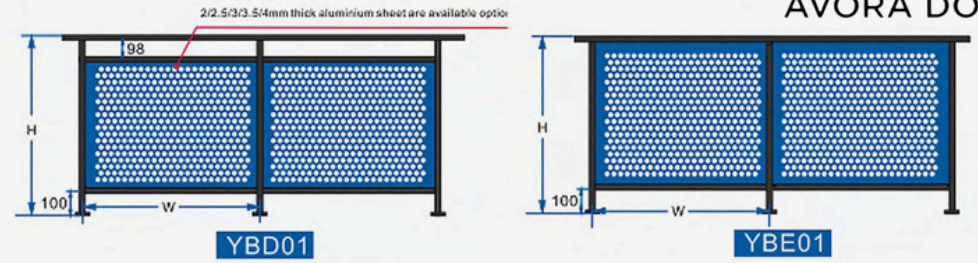

DIRECTLY CONNECT CONCRETE AND GLASS, ONE HOLES REQUIRED IN GLASS SHEET

PRODUCT SHOW:

ALUMINUM PERFORATED SCREEN BALUSTRADE:

OUR ALUMINUM PERFORATED SCREENS ARE MADE FROM LIGHTWEIGHT, TOUGH, RUST FREE ALUMINUM WITH A POWDER COATED FINISH. SCREENS WILL BRING STYLE AND MODERN LUXURY TO ANY SPACE. OUR DECORATIVE SCREEN DESIGN TO SUIT ANY SOLUTION.

AVORA DOORS

SEMI-FRAMELESS DESIGN:

SEMI-FRAMELESS GLASS POOL FENCING IS AN EASY TO INSTALL, FULLY COMPLIANT AND CERTIFIED MODULAR SYSTEM.

FOR POOL FENCING

GLASS POOL FENCING DESIGN ADDS A TOUCH OF STYLE,
 CLASS AND VALUE TO YOUR HOME WHILE STILL OFFERING
 THE HIGHEST SAFETY STANDARDS FOR YOU.
 WITH FASHION-FORWARD DESIGN,
 BEAUTIFUL APPEARANCE,
 WHICH MAKES YOUR BUILDING MORE PERFECT.