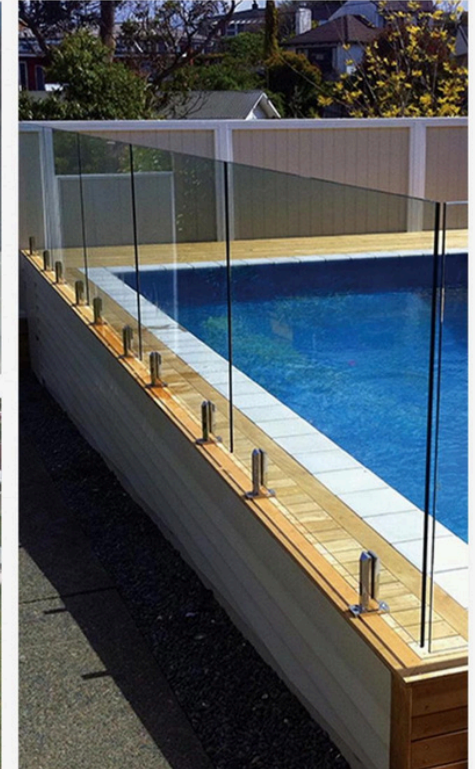

AVORA DOORS

SEMI-FRAMELESS DESIGN:

SEMI-FRAMELESS GLASS POOL FENCING IS AN EASY TO INSTALL, FULLY COMPLIANT AND CERTIFIED MODULAR SYSTEM.

FOR POOL FENCING

GLASS POOL FENCING DESIGN ADDS A TOUCH OF STYLE,
 CLASS AND VALUE TO YOUR HOME WHILE STILL OFFERING
 THE HIGHEST SAFETY STANDARDS FOR YOU.
 WITH FASHION-FORWARD DESIGN,
 BEAUTIFUL APPEARANCE,
 WHICH MAKES YOUR BUILDING MORE PERFECT.

FRAMELESS DESIGN:

THE RANGE FEATURES A SPIGOT WITH BASE PLATE AND CORE DRILL MOUNTING AND A RANGE OF COVERS TO SUIT. NEW DESIGN, CONVENIENT TO INSTALL, NO HOLES ARE REQUIRED TO BE DRILLED INTO GLASS.

AVORA DOORS