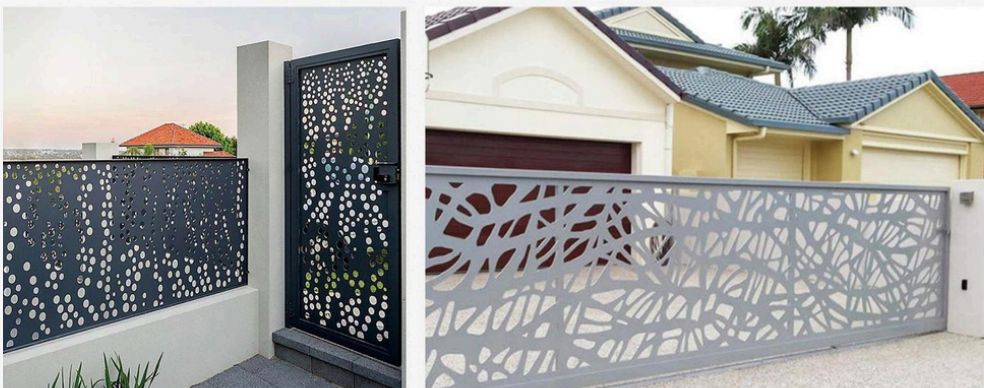

FOR BALCONY

ALUMINUM TUBULAR BALUSTRADE:

THE STRUCTURE OF ALUMINUM TUBULAR RAILING IS SIMPLE.

THE ALUMINUM ALLOY PROFILE IS MADE OF THICK PIPES WHICH ARE BEYOND THE CONVENTIONAL GUARDRAIL, AND THE OVERALL STRUCTURE IS STABLE AND SOLID. IT MAKES PEOPLE FEEL GENTLE AND ELEGANT.

BUILDING A BALCONY , YOU SHOULD USE ALUMINUM RAILING.

--ALUMINUM RAILINGS REQUIRE ESSENTIALLY NO MAINTENANCE BEYOND THE OCCASIONAL WASH. ALUMINUM RAILING IS THE BEST CHOICE FOR YOUR BALCONY LIKE THE HOUSE OR HOTEL, APARTMENT MODERNISTIC STYLE, PARTICULARLY IF YOUR BUILDINGS FEATURE OTHER SIMILAR METAL ELEMENT STYLE.

AIRFOIL LOUVER:

AVORA DOORS

SLAT:

PERFORATED PANEL:

AVORA DOORS

CUSTOM MADE ALUMINUM SCREEN:

IF YOU HAVE ANY DESIGN OR DRAWINGS FOR YOUR FENCE,WE CAN DO IT AS YOUR REQUEST.

ALUMINUM GATE:

CUSTOM ALUMINUM GATES

AVORA DOORS PROVIDES HIGH-QUALITY GATES DESIGNED TO CREATE SECURE, CLOSEABLE OPENINGS FOR EACH PRODUCT LINE. BY WELDING THE COMPONENTS TOGETHER, WE ELIMINATE THE COMMON RATTLING NOISE THAT MANY GATES DEVELOP OVER TIME. EVERY AVORA DOORS GATE IS CRAFTED TO PRECISE SPECIFICATIONS, ENSURING A DURABLE AND SEAMLESS ENTRY SOLUTION THAT STANDS THE TEST OF TIME.