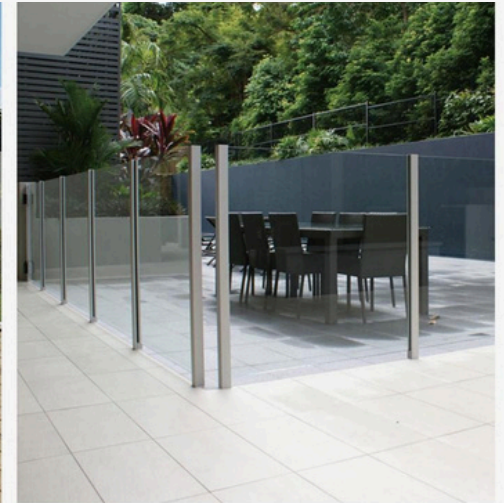

AVORA DOORS