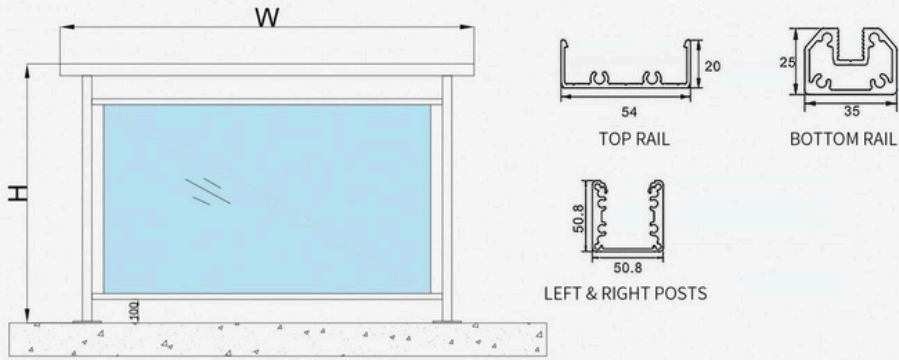

AVORA DOORS