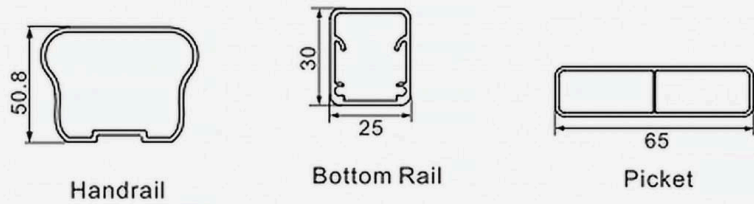

ALUMINUM STAL BALUSTRADE:

THE STRUCTURE OF ALUMINUM SLAT RAILING IS INNOVATIVE, EASY TO INSTALL PRIVACY SCREEN SYSTEMS OFFERING THE LATEST IN LOW MAINTENANCE, ARCHITECTURAL SYSTEM.