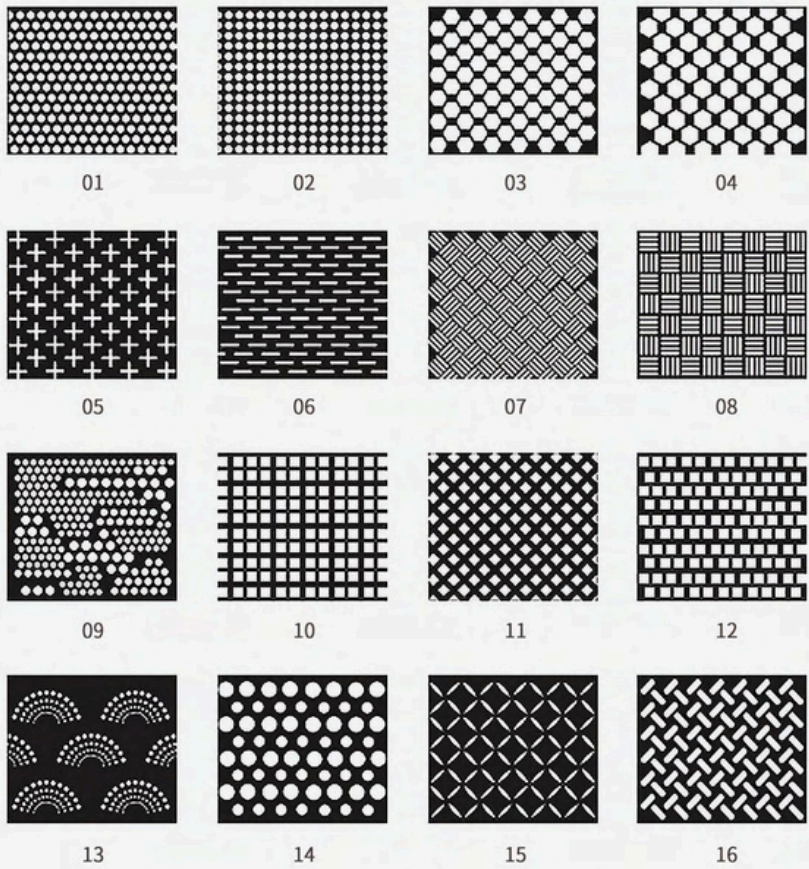

ALUMINUM PERFORATED SCREEN BALUSTRADE:

OUR ALUMINUM PERFORATED SCREENS ARE MADE FROM LIGHTWEIGHT, TOUGH, RUST FREE ALUMINUM WITH A POWDER COATED FINISH. SCREENS WILL BRING STYLE AND MODERN LUXURY TO ANY SPACE. OUR DECORATIVE SCREEN DESIGN TO SUIT ANY SOLUTION.

AVORA DOORS