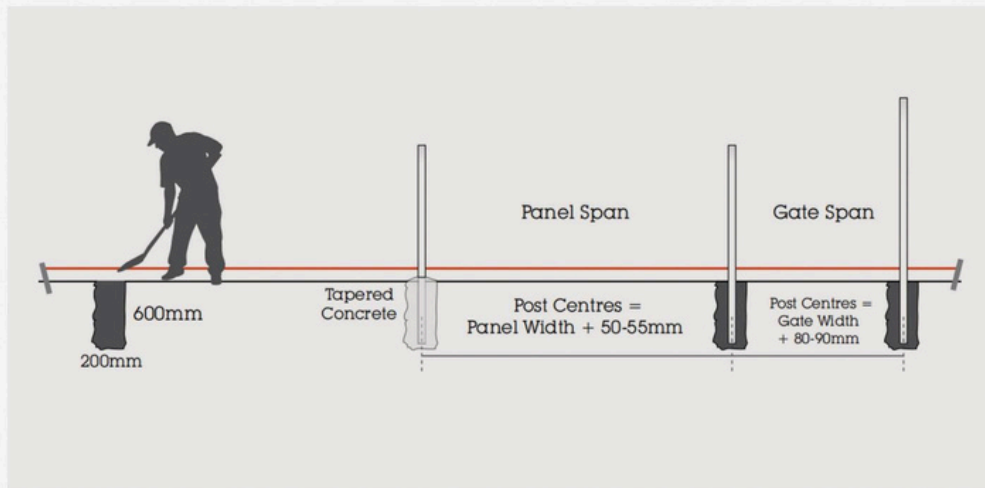

CUSTOM ALUMINUM GATES

AVORA DOORS PROVIDES HIGH-QUALITY GATES DESIGNED TO CREATE SECURE, CLOSEABLE OPENINGS FOR EACH PRODUCT LINE. BY WELDING THE COMPONENTS TOGETHER, WE ELIMINATE THE COMMON RATTLING NOISE THAT MANY GATES DEVELOP OVER TIME. EVERY AVORA DOORS GATE IS CRAFTED TO PRECISE SPECIFICATIONS, ENSURING A DURABLE AND SEAMLESS ENTRY SOLUTION THAT STANDS THE TEST OF TIME.

AVORA DOORS

INSTALLATION WAY:

STRUCTURE DETAIL: