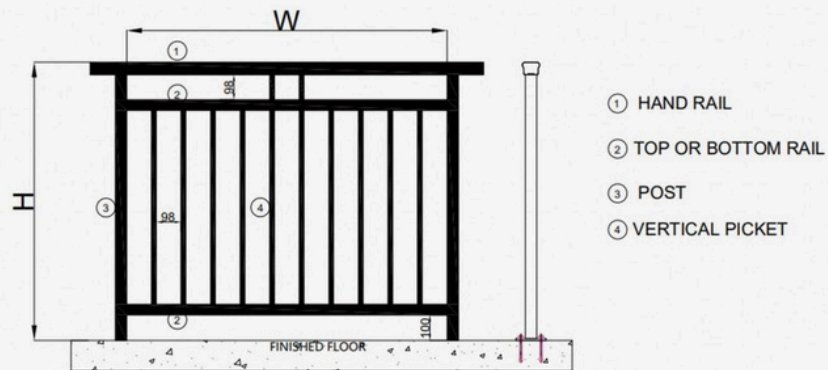

HANDRAIL

PICKET

TOP AND BOTTOM RAIL

POST

WIDTH (MM)	1500 MM (MAX)
HEIGHT (MM)	1020MM/1200MM/CUSTOMIZE
SPACE (MM)	120 MM (MAX)
INSTALLATION WAY	FLUSH MOUNT/UNDERGROUND MOUNT
STRUCTURE	WELDING / SCREW

ALUMINUM STAL BALUSTRADE: