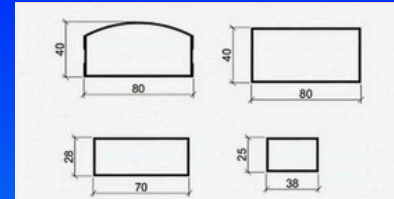

TUBULAR FENCING:

THE STRUCTURE OF ALUMINUM TUBULAR RAILING IS SIMPLE. THE ALUMINUM ALLOY PROFILE IS MADE OF THICK PIPES WHICH ARE BEYOND THE CONVENTIONAL GUARDRAIL, AND THE OVERALL STRUCTURE IS STABLE AND SOLID. IT MAKES PEOPLE FEEL GENTLE AND ELEGANT.

FOR GARDEN FENCING

A GARDEN FENCE IS A PRACTICAL WAY TO KEEP CRITTERS AWAY AND GIVE STRUCTURE TO YARD OR GARDEN. A FENCE GIVES CLEARLY DELINEATE A GARDEN FROM THE REST OF THE YARD WHILE ADDING A BIT OF PERSONALITY AND STYLE TO AN OUTDOOR SPACE.

RAIL