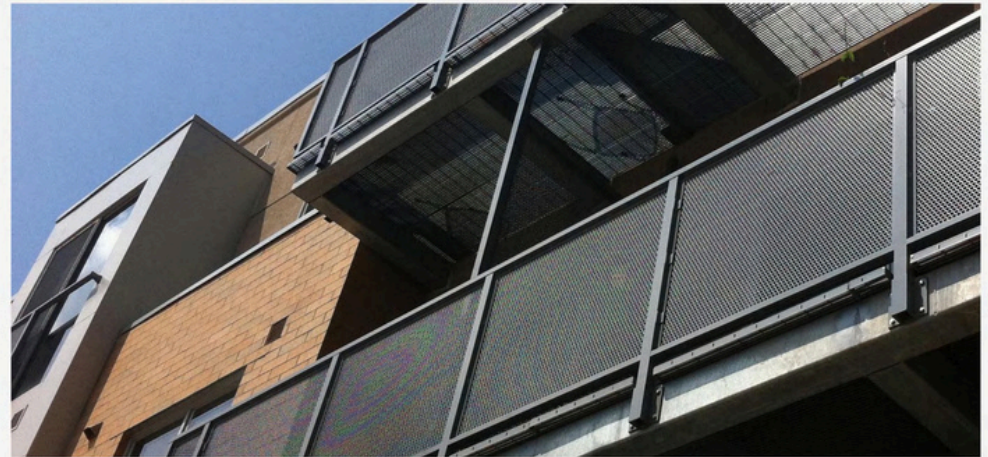

DESCRIPTION:

THE STANDOFF GLASS RAILING SYSTEM CAN BE USED IN BOTH THE EXTERIOR AND INTERIOR. MOST COMMONLY THIS SYSTEM IS EXCELLENT FOR INTERIOR APPLICATIONS SUCH AS GLASS RAILINGS AND GLASS STAIRCASES WHERE THE ENTIRE PERIMETER OF THE GLASS IS EXPOSED FOR A MORE MODERN LOOK. STANDOFFS ARE INSTALLED IN SOLID SURFACES SUCH AS STEEL, WOOD OR CONCRETE, IN THE FACE OF A STAIRCASE OR BALCONY.

AVORA DOORS

SEMI-FRAMELESS DESIGN:

SEMI-FRAMELESS GLASS POOL FENCING IS AN EASY TO INSTALL, FULLY COMPLIANT AND CERTIFIED MODULAR SYSTEM.

FOR POOL FENCING

GLASS POOL FENCING DESIGN ADDS A TOUCH OF STYLE,
 CLASS AND VALUE TO YOUR HOME WHILE STILL OFFERING
 THE HIGHEST SAFETY STANDARDS FOR YOU.
 WITH FASHION-FORWARD DESIGN,
 BEAUTIFUL APPEARANCE,
 WHICH MAKES YOUR BUILDING MORE PERFECT.