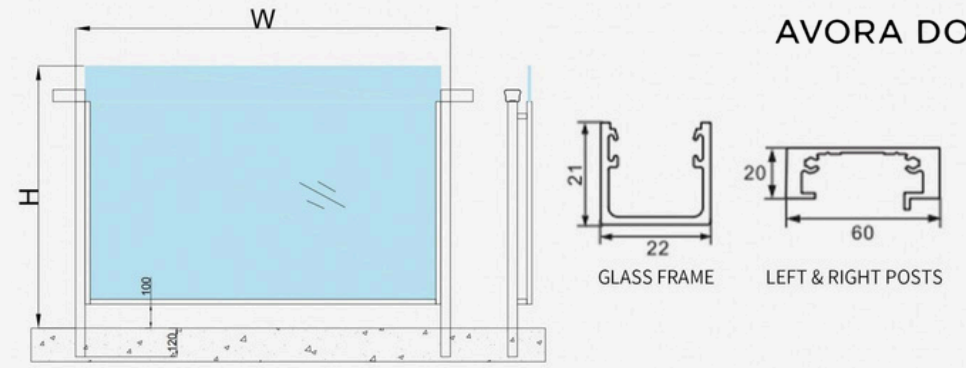

TOP U RAIL

BOTTOM RAIL

LINE POST

Handrail Option

AVORA DOORS

AVORA DOORS

AVORA DOORS

FRAMELESS GLASS RAILING:

SPIGOTS:

THE RANGE FEATURES A SPIGOT WITH BASE PLATE AND CORE DRILL MOUNTING AND A RANGE OF COVERS TO SUIT. NEW DESIGN, CONVENIENT TO INSTALL, NO HOLES ARE REQUIRED TO BE DRILLED INTO GLASS.

AVORA DOORS