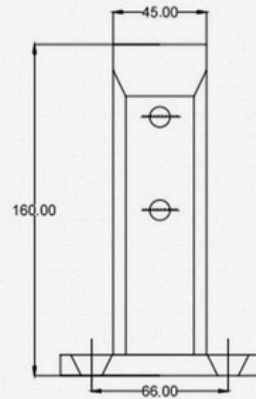

AVORA DOORS

FRAMELESS GLASS RAILING:

SPIGOTS:

THE RANGE FEATURES A SPIGOT WITH BASE PLATE AND CORE DRILL MOUNTING AND A RANGE OF COVERS TO SUIT. NEW DESIGN, CONVENIENT TO INSTALL, NO HOLES ARE REQUIRED TO BE DRILLED INTO GLASS.