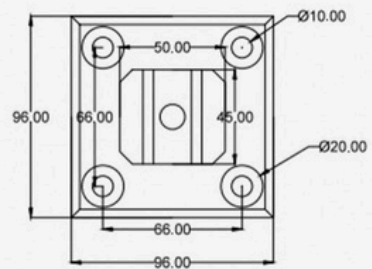

AVORA DOORS

FRAMELESS GLASS RAILING:

SPIGOTS:

THE RANGE FEATURES A SPIGOT WITH BASE PLATE AND CORE DRILL MOUNTING AND A RANGE OF COVERS TO SUIT. NEW DESIGN, CONVENIENT TO INSTALL, NO HOLES ARE REQUIRED TO BE DRILLED INTO GLASS.