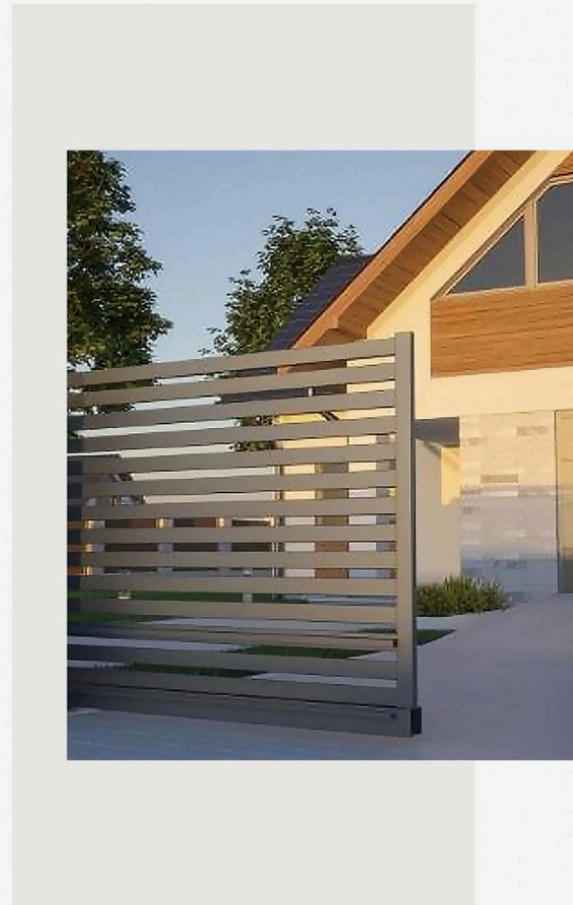

ALUMINUM GATE:

CUSTOM ALUMINUM GATES

AVORA DOORS PROVIDES HIGH-QUALITY GATES DESIGNED TO CREATE SECURE, CLOSEABLE OPENINGS FOR EACH PRODUCT LINE. BY WELDING THE COMPONENTS TOGETHER, WE ELIMINATE THE COMMON RATTLING NOISE THAT MANY GATES DEVELOP OVER TIME. EVERY AVORA DOORS GATE IS CRAFTED TO PRECISE SPECIFICATIONS, ENSURING A DURABLE AND SEAMLESS ENTRY SOLUTION THAT STANDS THE TEST OF TIME.