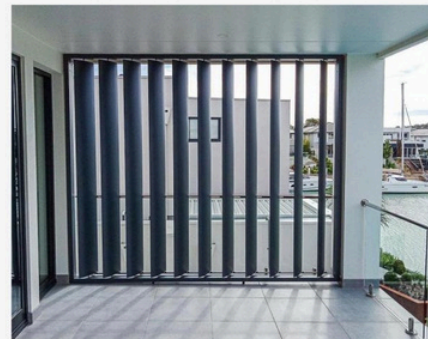

PRIVACY SCREEN

PRIVACY SCREENS CAN BRING A DYNAMIC ELEMENT TO YOUR YARD, BLOCKING THINGS THAT YOU DON' T WANT IN SIGHT, OR EVEN PREVENTING OTHERS FROM SEEING INTO YOUR SPACE. SCREENS ARE NOT ONLY A DESIGN CHOICE, BUT CAN ALSO BE PRACTICAL IN THEIR USE.

AIRFOIL LOUVER: