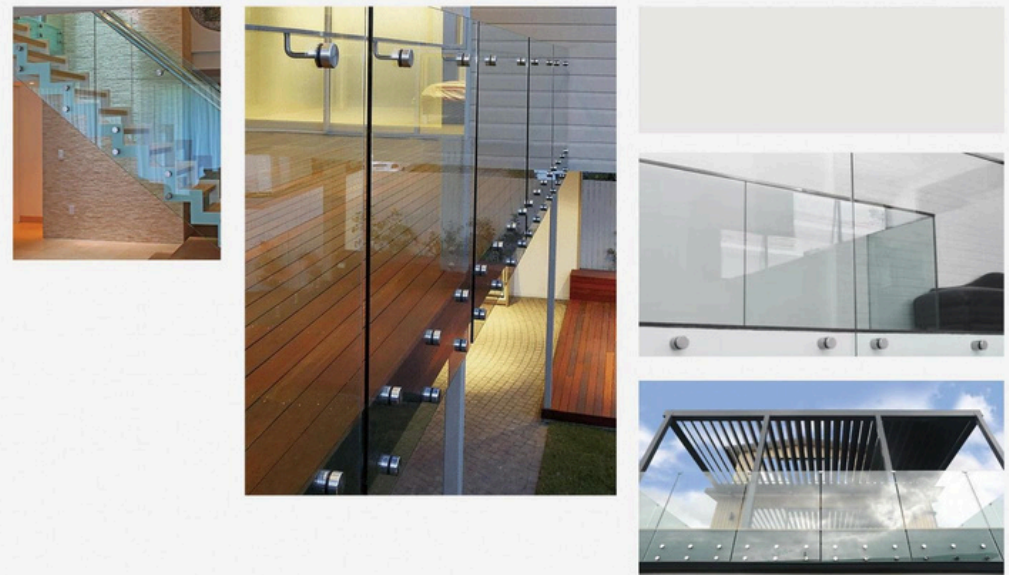

PRODUCT SHOW: