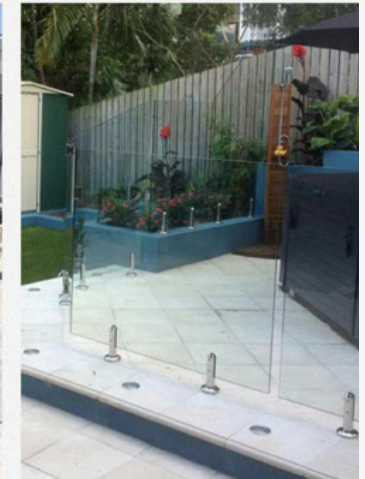

AVORA DOORS

FRAMELESS GLASS RAILING:

SPIGOTS:

THE RANGE FEATURES A SPIGOT WITH BASE PLATE AND CORE DRILL MOUNTING AND A RANGE OF COVERS TO SUIT. NEW DESIGN, CONVENIENT TO INSTALL, NO HOLES ARE REQUIRED TO BE DRILLED INTO GLASS.