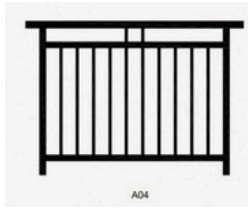

HANDRAIL

PICKET

TOP AND BOTTOM RAIL

POST

WIDTH (MM)	1500 MM (MAX)
HEIGHT (MM)	1020MM/1200MM/CUSTOMIZE
SPACE (MM)	120 MM (MAX)
INSTALLATION WAY	FLUSH MOUNT/UNDERGROUND MOUNT
STRUCTURE	WELDING / SCREW

ALUMINUM STAL BALUSTRADE: