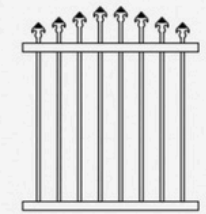

AVORA DOORS

ALUMINUM TUBULAR FENCING WITH SPEARHEAD:

THIS KIND OF FENCE CREATES FULL PRIVACY AND SECURITY FOR YOUR PROPERTY WHILE ALSO ADDING A STYLISH ACCENT TO YOUR OUTDOOR LIVING SPACE. EASY TO MAINTAIN, YOU WILL NEVER NEED TO PAINT, STAIN OR APPLY HARSH CHEMICALS TO CLEAN IT.

RICHMOND