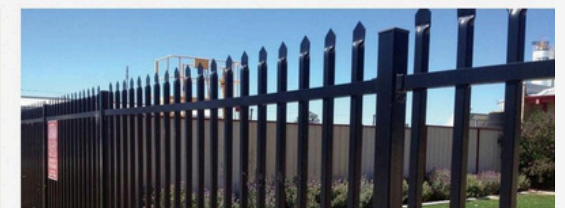

FOR GARDEN FENCING

A GARDEN FENCE IS A PRACTICAL WAY TO KEEP CRITTERS AWAY AND GIVE STRUCTURE TO YARD OR GARDEN. A FENCE GIVES CLEARLY DELINEATE A GARDEN FROM THE REST OF THE YARD WHILE ADDING A BIT OF PERSONALITY AND STYLE TO AN OUTDOOR SPACE.

ALUMINUM TUBULAR FENCING WITH SPEARHEAD:

THIS KIND OF FENCE CREATES FULL PRIVACY AND SECURITY FOR YOUR PROPERTY WHILE ALSO ADDING A STYLISH ACCENT TO YOUR OUTDOOR LIVING SPACE. EASY TO MAINTAIN, YOU WILL NEVER NEED TO PAINT, STAIN OR APPLY HARSH CHEMICALS TO CLEAN IT.

BUNDY

MACKAY

LOOP&SPEAR

RICHMOND

PRIVACY SCREEN

PRIVACY SCREENS CAN BRING A DYNAMIC ELEMENT TO YOUR YARD, BLOCKING THINGS THAT YOU DON' T WANT IN SIGHT, OR EVEN PREVENTING OTHERS FROM SEEING INTO YOUR SPACE. SCREENS ARE NOT ONLY A DESIGN CHOICE, BUT CAN ALSO BE PRACTICAL IN THEIR USE.