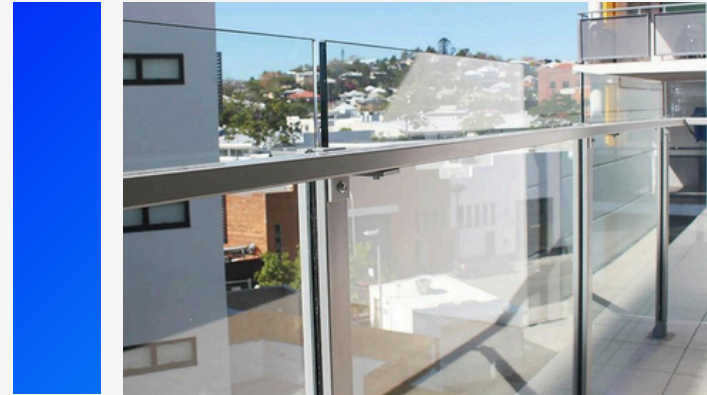

AVORA DOORS