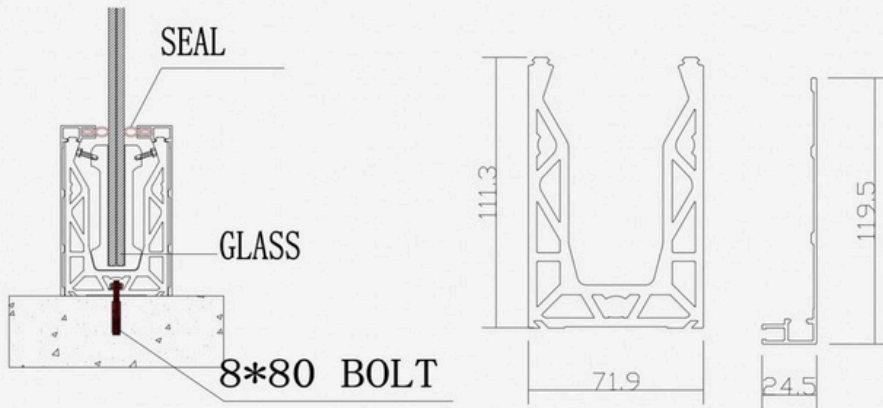

SPIGOTS:

THE RANGE FEATURES A SPIGOT WITH BASE PLATE AND CORE DRILL MOUNTING AND A RANGE OF COVERS TO SUIT. NEW DESIGN, CONVENIENT TO INSTALL, NO HOLES ARE REQUIRED TO BE DRILLED INTO GLASS.

AVORA DOORS