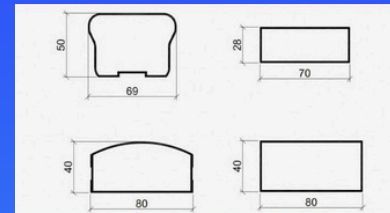

AVORA DOORS

FOR BALCONY

ALUMINUM TUBULAR BALUSTRADE:

THE STRUCTURE OF ALUMINUM TUBULAR RAILING IS SIMPLE.

THE ALUMINUM ALLOY PROFILE IS MADE OF THICK PIPES WHICH ARE BEYOND THE CONVENTIONAL GUARDRAIL, AND THE OVERALL STRUCTURE IS STABLE AND SOLID. IT MAKES PEOPLE FEEL GENTLE AND ELEGANT.

BUILDING A BALCONY , YOU SHOULD USE ALUMINUM RAILING.

--ALUMINUM RAILINGS REQUIRE ESSENTIALLY NO MAINTENANCE BEYOND THE OCCASIONAL WASH. ALUMINUM RAILING IS THE BEST CHOICE FOR YOUR BALCONY LIKE THE HOUSE OR HOTEL, APARTMENT MODERNISTIC STYLE, PARTICULARLY IF YOUR BUILDINGS FEATURE OTHER SIMILAR METAL ELEMENT STYLE.

HANDRAIL

WIDTH (MM)	1500 MM (MAX)
HEIGHT (MM)	1020MM/1200MM/CUSTOMIZE
SPACE (MM)	120 MM (MAX)
INSTALLATION WAY	FLUSH MOUNT/UNDERGROUND MOUNT
STRUCTURE	WELDING / SCREW