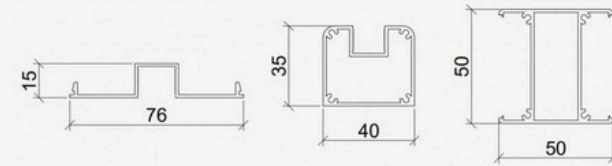

BOTTOM RAIL

LINE POST

ALUMINUM GLASS BALUSTRADE:

FRAME YOUR VIEW WITH ELEGANCE,
USING SLEEK AND MODERN GLASS RAILING HANDRAIL.
CONSTRUCTED WITH ONLY THE HIGHEST QUALITY MATERIALS,
OUR HANDRAILS OFFER CLEAN LINES AND MINIMAL DISRUPTION. BRACKETS, JOINTS,
AND MOUNTING MATERIALS HAVE BEEN CAREFULLY DESIGNED TO KEEP THE FOCUS ON
THE BEAUTY AROUND YOU, NOT THE HARDWARE.

TOP U RAIL