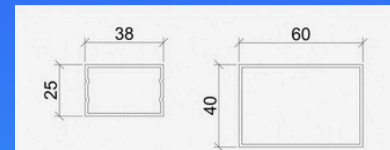

HANDRAIL

PICKET

TOP AND BOTTOM RAIL

POST

WIDTH (MM)	1500 MM (MAX)
HEIGHT (MM)	1020MM/1200MM/CUSTOMIZE
SPACE (MM)	120 MM (MAX)
INSTALLATION WAY	FLUSH MOUNT/UNDERGROUND MOUNT
STRUCTURE	WELDING / SCREW

ALUMINUM STAL BALUSTRADE: