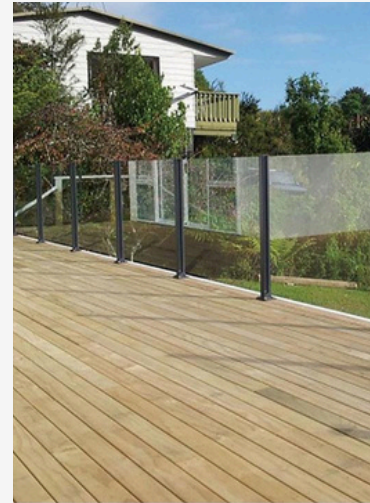

AVORA DOORS