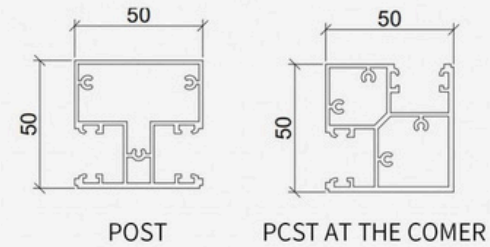

SEMI-FRAMELESS DESIGN:

SEMI-FRAMELESS GLASS POOL FENCING IS AN EASY TO INSTALL, FULLY COMPLIANT AND CERTIFIED MODULAR SYSTEM.

FOR POOL FENCING

GLASS POOL FENCING DESIGN ADDS A TOUCH OF STYLE,
CLASS AND VALUE TO YOUR HOME WHILE STILL OFFERING
THE HIGHEST SAFETY STANDARDS FOR YOU.
WITH FASHION-FORWARD DESIGN,
BEAUTIFUL APPEARANCE,
WHICH MAKES YOUR BUILDING MORE PERFECT.