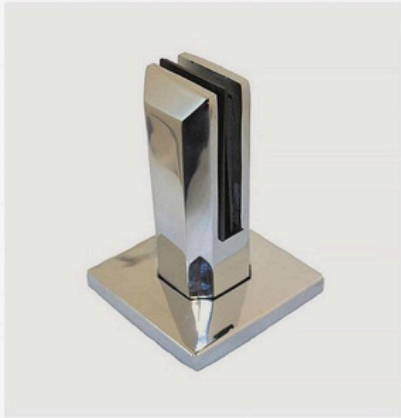

FOR BALCONY

ALUMINUM TUBULAR BALUSTRADE:

THE STRUCTURE OF ALUMINUM TUBULAR RAILING IS SIMPLE.

THE ALUMINUM ALLOY PROFILE IS MADE OF THICK PIPES WHICH ARE BEYOND THE CONVENTIONAL GUARDRAIL, AND THE OVERALL STRUCTURE IS STABLE AND SOLID. IT MAKES PEOPLE FEEL GENTLE AND ELEGANT.

THE STRUCTURE OF ALUMINUM SLAT RAILING IS INNOVATIVE, EASY TO INSTALL PRIVACY SCREEN SYSTEMS OFFERING THE LATEST IN LOW MAINTENANCE, ARCHITECTURAL SYSTEM.

ALUMINUM GLASS BALUSTRADE:

FRAME YOUR VIEW WITH ELEGANCE,
USING SLEEK AND MODERN GLASS RAILING HANDRAIL.
CONSTRUCTED WITH ONLY THE HIGHEST QUALITY MATERIALS,
OUR HANDRAILS OFFER CLEAN LINES AND MINIMAL DISRUPTION. BRACKETS, JOINTS,
AND MOUNTING MATERIALS HAVE BEEN CAREFULLY DESIGNED TO KEEP THE FOCUS ON
THE BEAUTY AROUND YOU, NOT THE HARDWARE.

TOP U RAIL

BOTTOM RAIL

LINE POST

Handrail Option

AVORA DOORS

AVORA DOORS

AVORA DOORS

FRAMELESS GLASS RAILING:

SPIGOTS:

THE RANGE FEATURES A SPIGOT WITH BASE PLATE AND CORE DRILL MOUNTING AND A RANGE OF COVERS TO SUIT. NEW DESIGN, CONVENIENT TO INSTALL, NO HOLES ARE REQUIRED TO BE DRILLED INTO GLASS.

AVORA DOORS