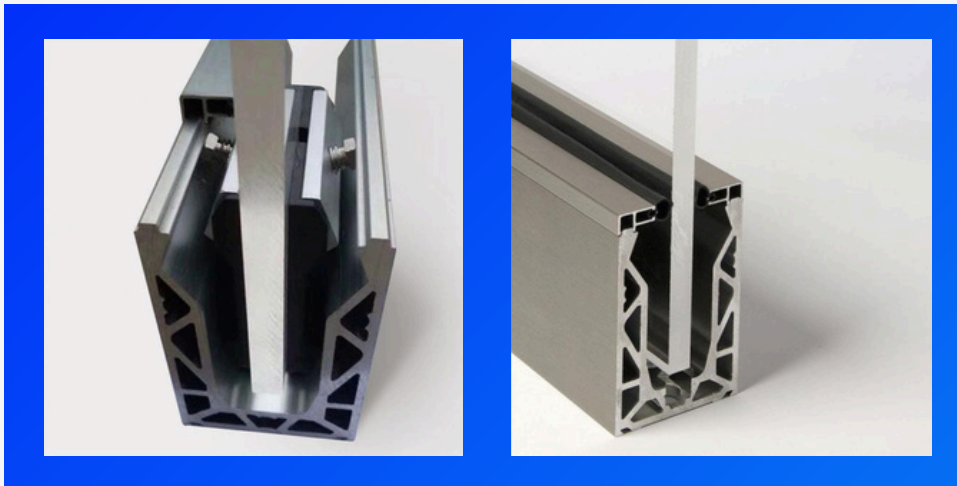

AVORA DOORS

U CHANNEL:

ALUMINUM U CHANNEL RAILING IS SPECIALLY DESIGNED FOR HIGH-END HOTELS, BALCONIES AND APARTMENTS.

WE USE HIGH-QUALITY LAMINATED TEMPERED GLASS AND GOOD ACCESSORIES, WHICH CAN BE USED FOR A LONG TIME.