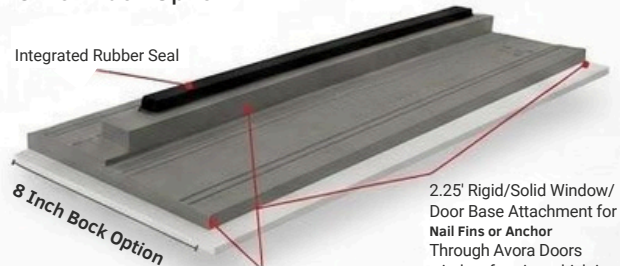

BUCK SEAL™ - Integrated Window Buck Sealing System

Designed specifically for ICF Windows & Doors

SYSTEM CONTEXT & CROSS-SECTION

BUCK OPTIONS & FEATURES

6 Inch Buck Option

Specifically cut to connect vertical units

8 Inch Buck Option

Integrated Rubber Seal

Combined 4.5' of Solid & Rigid Support to prevent bulging & deflection during ICF pours

INSTALLATION & ASSEMBLY