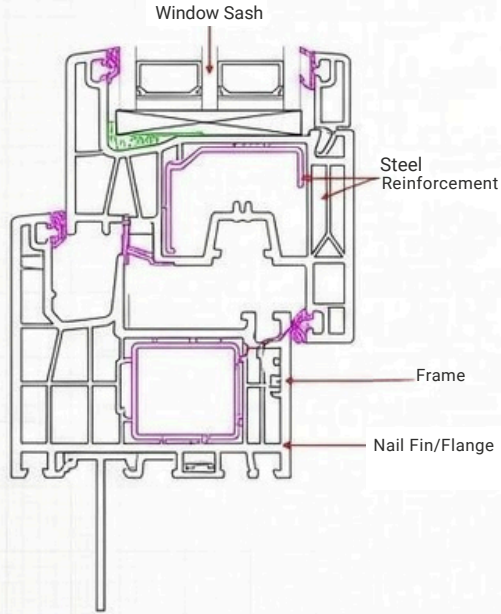

BUCK SEAL™ - Integrated Window Buck Sealing System

Designed specifically for ICF Windows & Doors

SYSTEM CONTEXT & CROSS-SECTION

BUCK OPTIONS & FEATURES

6 Inch Buck Option

Specifically cut to connect vertical units

8 Inch Buck Option

Integrated Rubber Seal

Combined 4.5' of Solid & Rigid Support to prevent bulging & deflection during ICF pours

INSTALLATION & ASSEMBLY