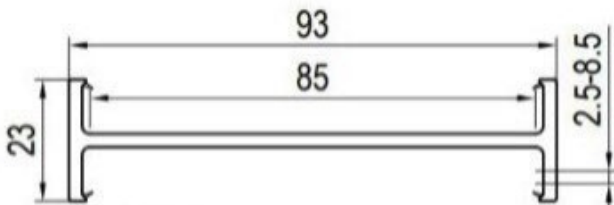

AVORA DOORS

CHILD LOCK

Perfect mechanism adapted for European tilt and turn windows

Childlock is a mechanism that is designed to automatically stop the window sash in a safe position.

The limitation of this equipment is up to 4" . Our company is a pioneer in the distribution and sale of Child Lock's, which is dedicated to caring for the well-being and safety of our loved ones.

WINDOW CONNECTORS

Unlimited number of combinations of our uPVC windows

Doesn't have the size you're looking for? This is not a problem for us!

All windows and balcony doors, which are available in the stock, can be connected horizontally as well as vertically using a special connector which is only 1/8" thick!

Connectors are available in two color variants: white & white and white & black

NAILING FLANGE FOR NEW CONSTRUCTION

With this solution you don't have to worry about waterproofing windows.

The purpose of nailing fins is to secure the window to the wall sheathing and holding it in place while the shims and screw are being installed. Fins also work in conjunction with flashing and the weather resistant barrier to prevent wind and water infiltration.

BRACKETS FOR EXICSTING CONSTRUCTION

We provide additional option for simple installation!

You can quickly slide metal brackets into the window frame, which will enable easy installation.

All you need is to mount the brackets to the window opening with the screws.

BLUE HANDLE

If you need to do window sash adjustment, we have something for you!

Comes with the set of wrenches / allen keys to adjust the sash of the window or door.