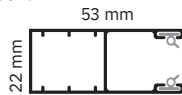

Its metal WINDING TUBE is made from galvanised steel with circular bearings and safety springs.

Its RAILS are made from powder coated extruded aluminium which, on the inside, are fitted either with rubber or with a brush.

ALUMINO SLATS:
Aluminium slats are insulated with environmentally friendly foam and are powder coated (22 different standard colours, profile 37, 44 or 52mm).

PVC SLATS:
We've made our slats from PVC with five connecting parts to make them stronger (8 standard colours, 37 or 53 mm profile).