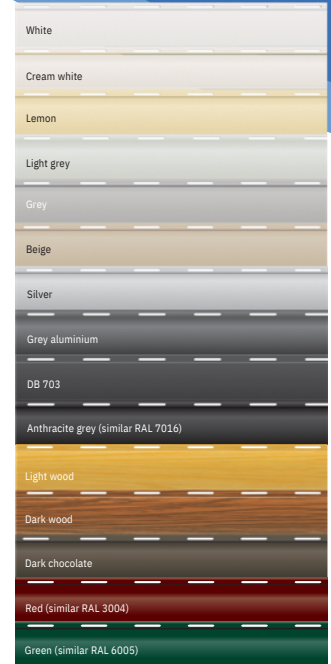

SLAT COLOURS

ALUMINO 37

Standard colours

ALUMINO 44

Standard colours

ALUMINO 52

Standard colours

PVC 37

Standard colours

PVC 14/53

Standard colours

ALUMINO 37 *protect*

ALUMINO 52 *protect*

Standard colours