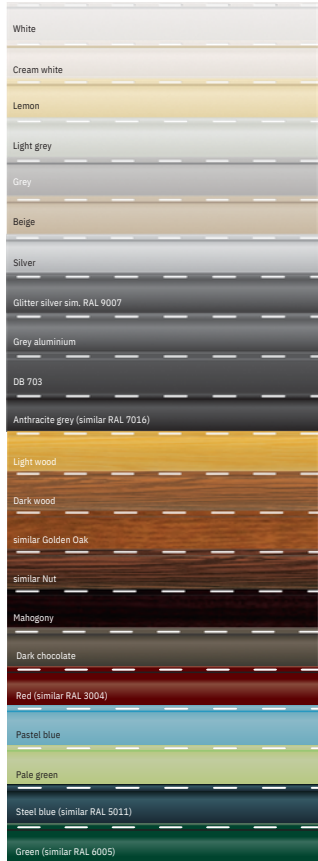

SLAT COLOURS

ALUMINO 37

Standard colours

ALUMINO 44

Standard colours

ALUMINO 52

Standard colours

PVC 37

Standard colours

PVC 14/53

Standard colours

ALUMINO 37 *protect*

ALUMINO 52 *protect*

Standard colours