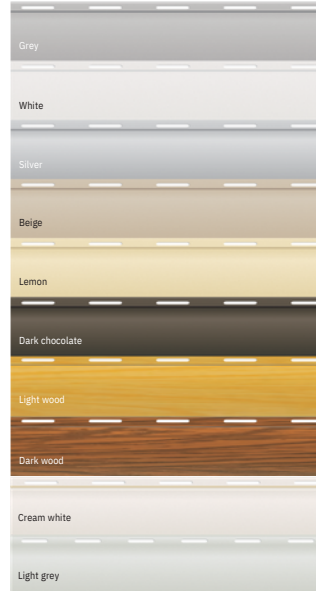

SLAT COLOURS

ALUMINO 37

Standard colours

ALUMINO 44

Standard colours

ALUMINO 52

Standard colours

PVC 37

Standard colours

PVC 14/53

Standard colours

ALUMINO 37 *protect*

ALUMINO 52 *protect*

Standard colours